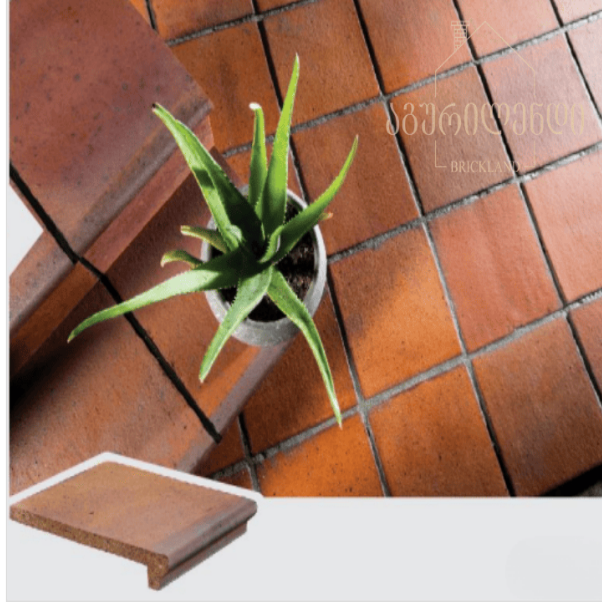

Georgia, Tbilisi, Akaki Tsereteli
140(Gorgia parking entrance)
+995 32 2 21 21 22
contact@aguriland.ge

Stair step

Color:

Dark Terracotta

Category:

Pavers/Floorings

Width cm:

25

Height cm:

300