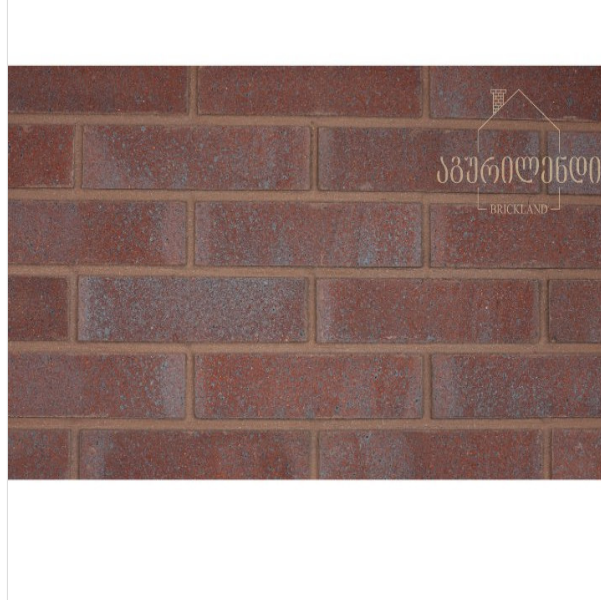

Georgia, Tbilisi, Akaki Tsereteli  
140(Gorgia parking entrance)  
+995 32 2 21 21 22  
contact@aguriland.ge

---

Facade Brick

**Color:**

Rust Color

**Category:**

Facade Fireclay Bricks

**Width cm:**