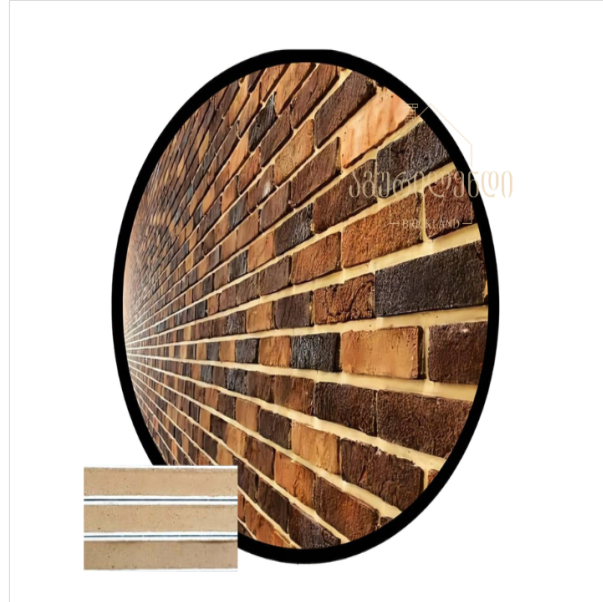

Georgia, Tbilisi, Akaki Tsereteli
140(Gorgia parking entrance)
+995 32 2 21 21 22
contact@aguriland.ge

Ready colored brick mortar

Color:

White/light colors

Category:

Joints Mortar

Width cm:

-