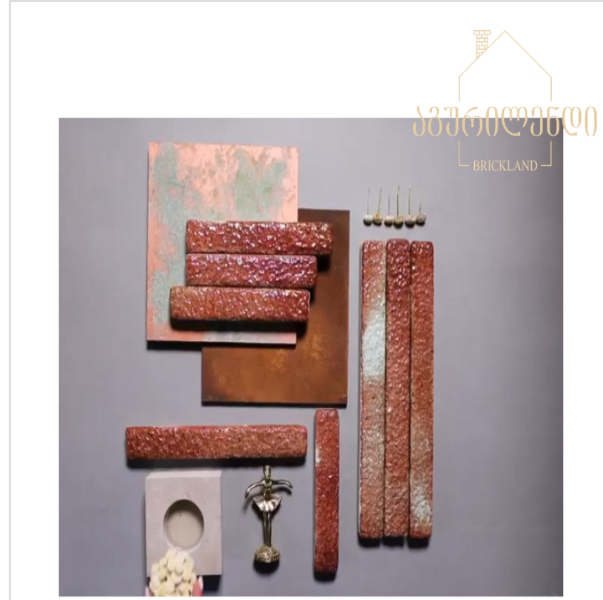

Georgia, Tbilisi, Akaki Tsereteli
140(Gorgia parking entrance)
+995 32 2 21 21 22
contact@aguriland.ge

Phoenix Brick

Color:

Glazed

Category:

Glazed luxury line

Width cm:

25

Height cm:

35