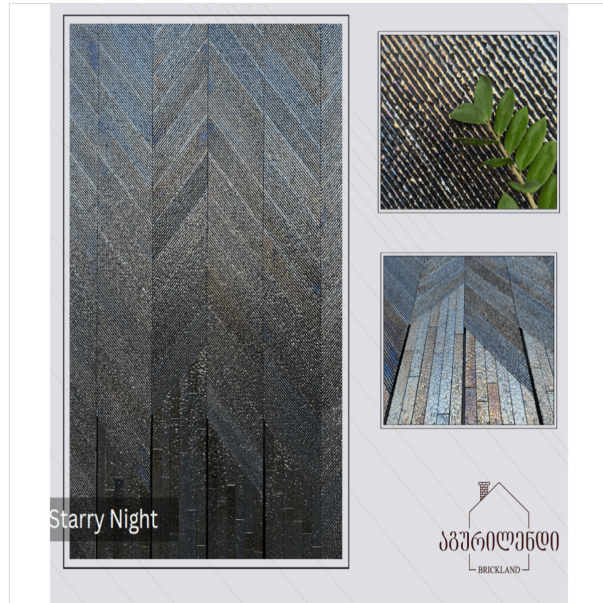

Georgia, Tbilisi, Akaki Tsereteli  
140(Gorgia parking entrance)  
+995 32 2 21 21 22  
contact@aguriland.ge

---

Glazed Brick tile

**Color:**

Glazed

**Category:**

Glazed luxury line

**Width cm:**