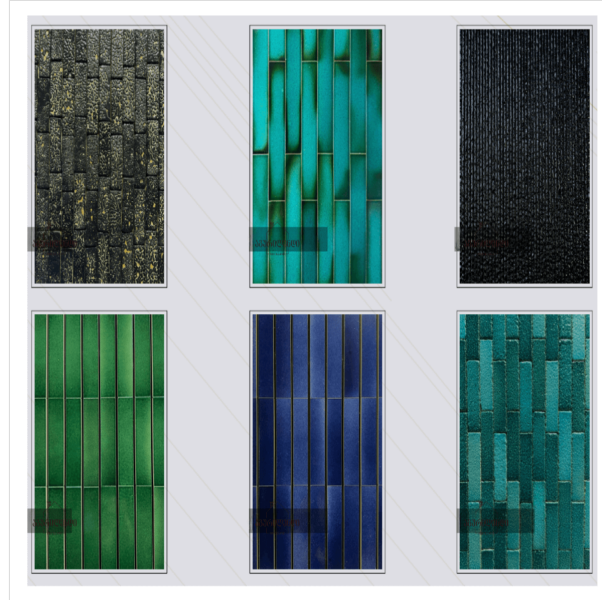

Georgia, Tbilisi, Akaki Tsereteli
140(Gorgia parking entrance)
+995 32 2 21 21 22
contact@aguriland.ge

Handmade glazed brick

Color:

Glazed

Category:

Glazed luxury line

Width cm:

-