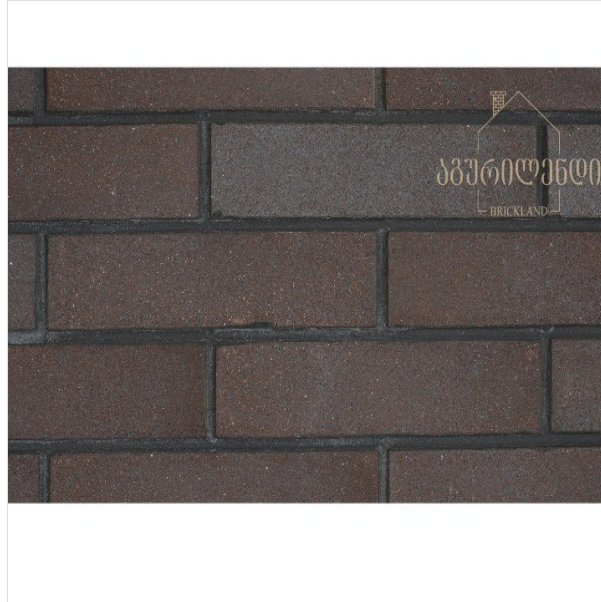

Georgia, Tbilisi, Akaki Tsereteli
140(Gorgia parking entrance)
+995 32 2 21 21 22
contact@aguriland.ge

Facade Brick

Color:

Brown

Category:

Facade Fireclay Bricks

Width cm:

25