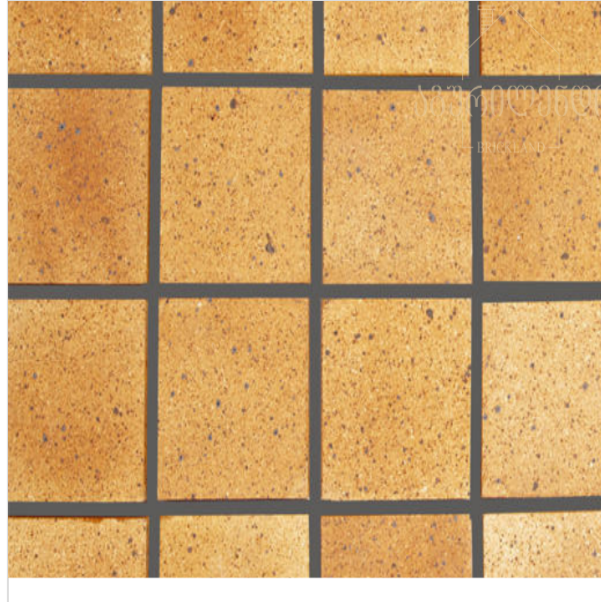

Georgia, Tbilisi, Akaki Tsereteli
140(Gorgia parking entrance)
+995 32 2 21 21 22
contact@aguriland.ge

Floor Brick

Color:

Light Terracotta Orange

Category:

Pavers/Floorings

Width cm:

25

Height cm:

200